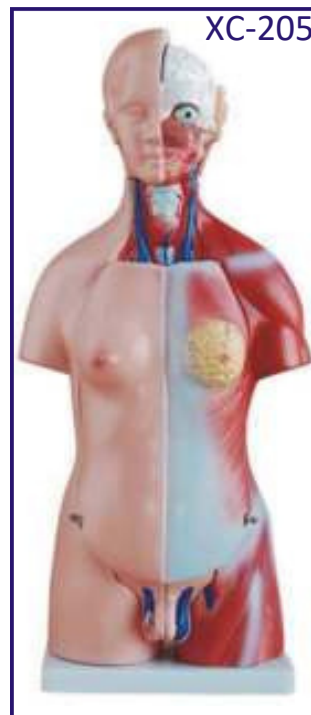

NURSING LAB EQUIPMENT

**UNISEX TORSO 23 PARTS 45 CM FOR
NURSING AND MEDICAL COLLEGE**